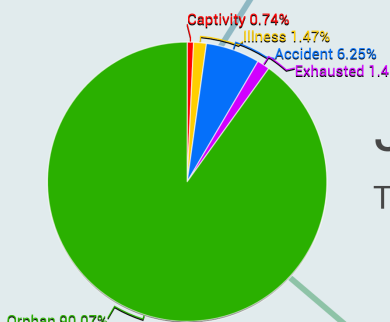

Lesser Kestrel (*Falco naumanni*) admissions in ANIMA wildlife rehabilitation centre

Between 2005 and 2022, 536 Lesser kestrels have been admitted to ANIMA for a variety of causes. Below is a breakdown of the admission reasons for the age groups of Juveniles, Subadults and Adults

Juveniles

Total admissions: 272

Subadults

Total admissions: 125

Adults

Total admissions: 136

Yearly increase of *F. naumanni* admissions