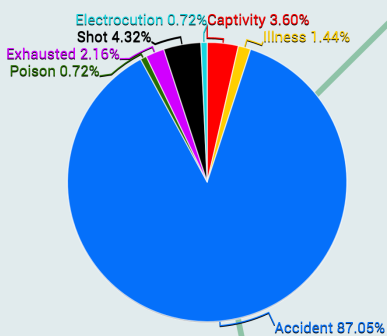

Lesser Kestrel (*Falco naumanni*) admissions in ANIMA wildlife rehabilitation centre

Between 2005 and 2022, 536 Lesser kestrels have been admitted to ANIMA for a variety of causes. Below is a breakdown of the admission reasons for the age groups of Juveniles, Subadults and Adults

Juveniles

Total admissions: 272

Subadults

Total admissions: 125

Adults

Total admissions: 136

Yearly increase of *F. naumanni* admissions