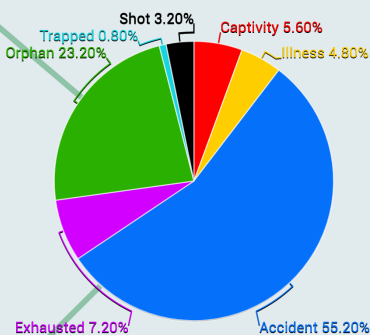

Lesser Kestrel (*Falco naumanni*) admissions in ANIMA wildlife rehabilitation centre

Between 2005 and 2022, 536 Lesser kestrels have been admitted to ANIMA for a variety of causes. Below is a breakdown of the admission reasons for the age groups of Juveniles, Subadults and Adults

Juveniles

Total admissions: 272

Subadults

Total admissions: 125

Adults

Total admissions: 136

Yearly increase of *F. naumanni* admissions